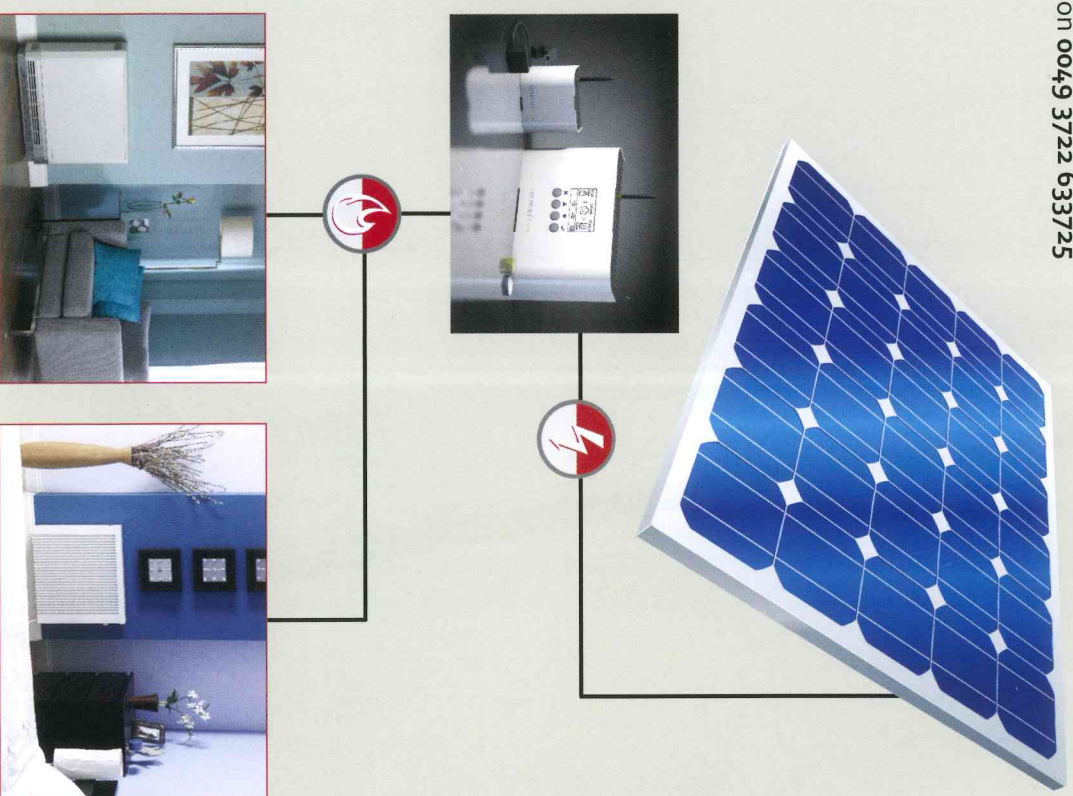

Cleaner and Warmer Future for Your Home

LHZ Radiators and the immerSun will provide controllable heat and a greener future.

For further information contact our specialists on **0049 3722 633725**